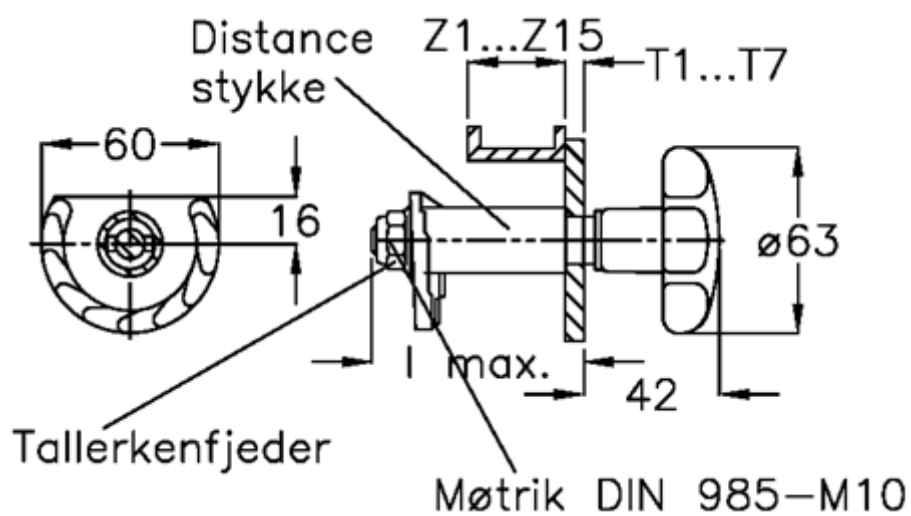

Data Sheet

Article number: 20894706

Description: E+G Door lock
GN 117-SG-T7-Z6

Measures

Cam thickness = 15-24